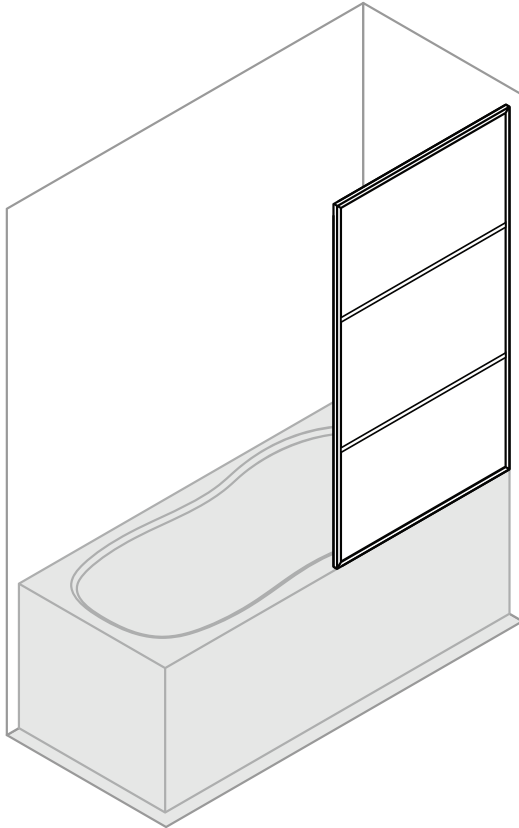

VIGO Fixed Frame Tub Screen with Clear Glass/ Fluted Glass

VG06090-3462

CLEAR GLASS (CL)

FLUTED GLASS (FL)

PRODUCT FEATURES

- Fixed glass panel creates an open tub shower area
- Reversible left or right side installation
- Constructed from ANSI Z97.1 and 16 CFR 1201-certified tempered glass
- Vertical and bottom rail support ensures wall anchoring and reinforces wall stability
- High-quality solid brass hardware resists corrosion and tarnishing
- All VIGO Shower Products feature a quality assured Limited Lifetime Warranty

VIGO Fixed Frame Tub Screen with Clear Glass/ Fluted Glass

VG06090-3462

MEASUREMENTS

Model	Dimension A	Height	Fixed Panel
VG6090XXCL/FL3462	34 1/8"	62"	33 3/4" x 61 1/4"

LEFT INSTALLATION

RIGHT INSTALLATION