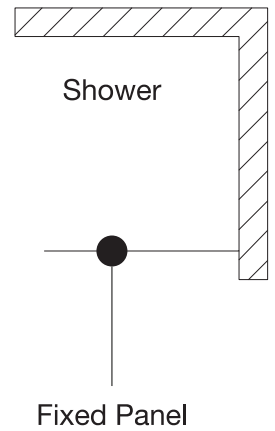

VIGO Fixed Frame Tub Screen with Clear Glass/ Fluted Glass

VG06090-3462

CLEAR GLASS (CL)

FLUTED GLASS (FL)

PRODUCT FEATURES

- Fixed glass panel creates an open tub shower area
- Reversible left or right side installation
- Constructed from ANSI Z97.1 and 16 CFR 1201-certified tempered glass
- Vertical and bottom rail support ensures wall anchoring and reinforces wall stability
- High-quality solid brass hardware resists corrosion and tarnishing
- All VIGO Shower Products feature a quality assured Limited Lifetime Warranty

VIGO Fixed Frame Tub Screen with Clear Glass/ Fluted Glass

VG06090-3462

MEASUREMENTS

Model	Dimension A	Height	Fixed Panel
VG6090XXCL/FL3462	34 1/8"	62"	33 3/4" x 61 1/4"

LEFT INSTALLATION

RIGHT INSTALLATION