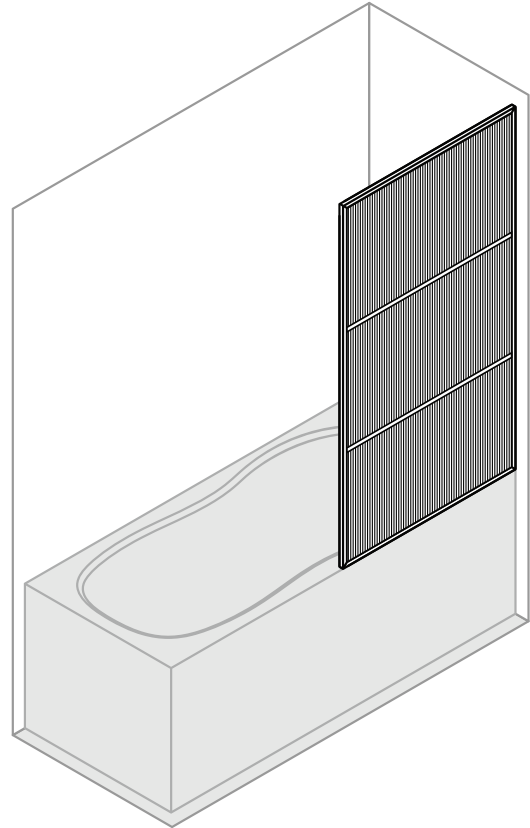

VIGO Fixed Frame Tub Screen with Clear Glass/ Fluted Glass

VG06090-3462

CLEAR GLASS (CL)

FLUTED GLASS (FL)

PRODUCT FEATURES

- Fixed glass panel creates an open tub shower area
- Reversible left or right side installation
- Constructed from ANSI Z97.1 and 16 CFR 1201-certified tempered glass
- Vertical and bottom rail support ensures wall anchoring and reinforces wall stability
- High-quality solid brass hardware resists corrosion and tarnishing
- All VIGO Shower Products feature a quality assured Limited Lifetime Warranty

VIGO Fixed Frame Tub Screen with Clear Glass/ Fluted Glass

VG06090-3462

MEASUREMENTS

Model	Dimension A	Height	Fixed Panel
VG6090XXCL/FL3462	34 1/8"	62"	33 3/4" x 61 1/4"

LEFT INSTALLATION

RIGHT INSTALLATION